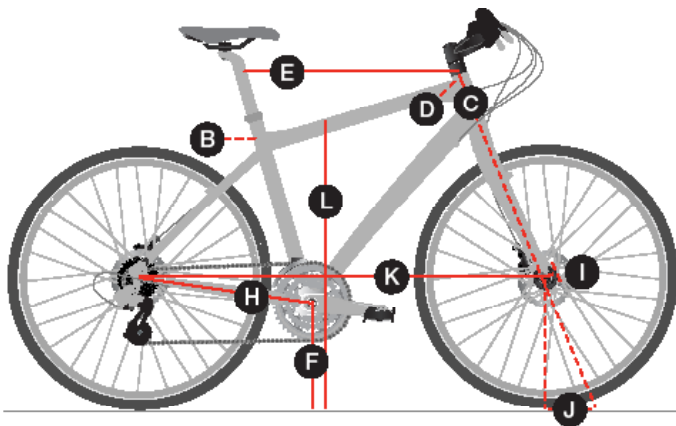

GEOMETRY GLOSSARY /

ROAD /

MOUNTAIN /

CITY /

A	Seat tube	The distance from the centre of the bottom bracket to the top of the seat tube.
B	Seat tube angle	The angle of seat tube to the ground. Tailored to optimise power transmission on each frame size.
C	Head tube length	The distance between the upper and lower headset. Affects how high your handlebar is relative to your saddle.
D	Head angle	The angle of head tube to the ground. Tailored to optimise steering precision on each frame size.
E	Effective top tube	The horizontal measure from the centre of the headset to the centre of the seatpost. The most important measurement when buying a bike, because it cannot be changed.
F	Bottom bracket height	The vertical distance from the centre of the bottom bracket to the ground. Expresses clearance of the frame over obstacles.
G	Bottom bracket drop	The vertical distance the bottom bracket is below an imaginary horizontal line drawn through the axles. The greater the bottom bracket drop, the lower the rider's centre of gravity.
H	Chainstay length	The distance from the centre of the bottom bracket to the centre of the rear axle.
I	Offset	The perpendicular distance from the steering axis to the centre of the front wheel.
J	Trail	The distance the front wheel's contact patch lags behind the steering axis.
K	Wheelbase	The distance between the axles. Tailored to optimise weight distribution on each frame size.
L	Standover	The vertical distance from the ground to the point on the top tube where you straddle the bike, measured 21cm in front of seat tube.
M	Frame reach	The horizontal distance from the bottom bracket centre to the top of the head tube centreline.
N	Frame stack	The vertical distance from the bottom bracket center to the top of the head tube centreline.

Notes

All sizing and geometry specifications are calculated with a standard wheel size and fork axle to race. Larger volume tyres as well as different fork lengths will change the dimensions in these charts.