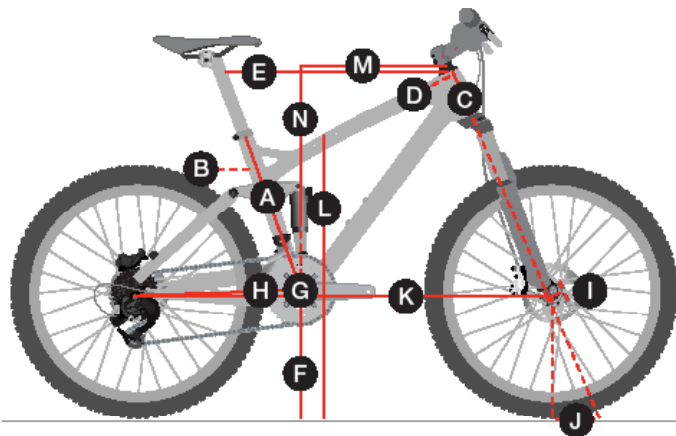

GEOMETRY GLOSSARY /

ROAD /

MOUNTAIN /

CITY /

A	Seat tube	The distance from the centre of the bottom bracket to the top of the seat tube.
B	Seat tube angle	The angle of seat tube to the ground. Tailored to optimise power transmission on each frame size.
C	Head tube length	The distance between the upper and lower headset. Affects how high your handlebar is relative to your saddle.
D	Head angle	The angle of head tube to the ground. Tailored to optimise steering precision on each frame size.
E	Effective top tube	The horizontal measure from the centre of the headset to the centre of the seatpost. The most important measurement when buying a bike, because it cannot be changed.
F	Bottom bracket height	The vertical distance from the centre of the bottom bracket to the ground. Expresses clearance of the frame over obstacles.
G	Bottom bracket drop	The vertical distance the bottom bracket is below an imaginary horizontal line drawn through the axles. The greater the bottom bracket drop, the lower the rider's centre of gravity.
H	Chainstay length	The distance from the centre of the bottom bracket to the centre of the rear axle.
I	Offset	The perpendicular distance from the steering axis to the centre of the front wheel.
J	Trail	The distance the front wheel's contact patch lags behind the steering axis.
K	Wheelbase	The distance between the axles. Tailored to optimise weight distribution on each frame size.
L	Standover	The vertical distance from the ground to the point on the top tube where you straddle the bike, measured 21cm in front of seat tube.
M	Frame reach	The horizontal distance from the bottom bracket centre to the top of the head tube centreline.
N	Frame stack	The vertical distance from the bottom bracket center to the top of the head tube centreline.

Notes

All sizing and geometry specifications are calculated with a standard wheel size and fork axle to race. Larger volume tyres as well as different fork lengths will change the dimensions in these charts.