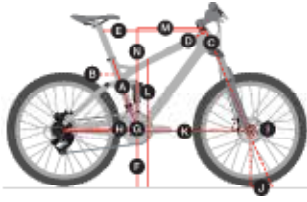

MOUNTAIN GEOMETRY /

Models	Frame size*	Wheel size	A - Seat tube	B - Seat tube angle	C - Head tube length	D - Head angle	E - Effective top tube	F - Bottom bracket height	G - Bottom bracket drop	H - Chainstay length	I - Offset	J - Trail	K - Wheelbase	L - Standover	M - Frame reach	N - Frame stack	
Slash Low geometry**	15.5"	27.5"	39.4	66.5°	10.0	65.0°	55.7	35.0	0.6	43.5	4.4	11.7	114.9	79.5	39.7	58.1	
	17.5"	27.5"	41.9	66.5°	10.0	65.0°	58.7	35.0	0.6	43.5	4.4	11.7	117.9	77.7	42.7	58.1	
	18.5"	27.5"	44.5	66.5°	10.0	65.0°	60.0	35.0	0.6	43.5	4.4	11.7	119.2	76.2	44.0	58.1	
	19.5"	27.5"	47.0	66.5°	11.0	65.0°	61.4	35.0	0.6	43.5	4.4	11.7	120.5	75.6	45.0	59.0	
	21.5"	27.5"	52.1	66.5°	12.0	65.0°	64.2	35.0	0.6	43.5	4.4	11.7	123.4	74.5	47.4	59.9	
Slash High geometry**	15.5"	27.5"	39.4	67.2°	10.0	65.7°	55.5	35.8	-0.2	43.3	4.4	11.7	114.7	80.2	40.4	57.6	
	17.5"	27.5"	41.9	67.1°	10.0	65.6°	58.5	35.8	-0.2	43.3	4.4	11.7	117.7	78.4	43.4	57.6	
	18.5"	27.5"	44.5	67.1°	10.0	65.6°	59.8	35.8	-0.2	43.3	4.4	11.7	119.0	76.9	44.7	57.6	
	19.5"	27.5"	47.0	67.1°	11.0	65.6°	61.1	35.9	-0.3	43.3	4.4	11.7	120.4	76.4	45.6	58.5	
	21.5"	27.5"	52.1	67.1°	12.0	65.6°	64.5	35.9	-0.3	43.3	4.4	11.7	123.2	75.3	48.0	59.4	
Session DH Low geometry**	S	27.5"	39.0	57.0°	11.5	63.6°	47.7	35.6	1.0	44.5	5.2	118.0	118.3	80.4	38.2	60.7	
	M	27.5"	39.0	57.0°	11.5	63.6°	51.5	35.6	1.0	44.5	5.2	118.0	120.3	79.0	40.2	60.7	
	L	27.5"	39.0	57.0°	11.5	63.6°	53.9	35.6	1.0	44.5	5.2	118.0	122.7	78.4	42.6	60.7	
	XL	27.5"	39.0	57.0°	11.5	63.6°	58.4	35.6	1.0	44.5	5.2	118.0	125.1	76.7	45.0	60.7	
Session DH High geometry**	S	27.5"	39.0	57.6°	11.5	64.2°	57.0	36.4	1.4	44.3	5.2	11.4	118.5	81.0	38.9	60.3	
	M	27.5"	39.0	57.6°	11.5	64.2°	59.0	36.4	1.4	44.3	5.2	11.4	120.5	79.3	40.8	60.3	
	L	27.5"	39.0	57.6°	11.5	64.2°	61.4	36.4	1.4	44.3	5.2	11.4	122.9	79.0	43.2	60.3	
	XL	27.5"	39.0	57.6°	11.5	64.2°	63.8	36.4	1.4	44.3	5.2	11.4	125.3	77.5	45.6	60.3	
Session Park Low geometry**	M	26"	4.4	57.0°	12.5	63.6°	58.6	35.6	1.3	42.0	4.5	12.0	116.3	74.7	39.2	59.3	
	L	26"	4.4	57.0°	12.5	63.6°	61.0	35.6	1.3	42.0	4.5	12.0	118.8	74.7	41.7	59.3	
Session Park High geometry**	M	26"	4.4	57.6°	12.5	64.2°	58.2	36.4	2.1	41.8	4.5	11.9	116.0	75.4	39.8	58.8	
	L	26"	4.4	57.6°	12.5	64.2°	60.7	36.4	2.1	41.8	4.5	12.0	118.0	75.4	42.3	58.9	
Ticket S Low geometry**	Long	26"	33.1	75.0°	12.3	68.5°	56.5	33.0	0.3	40.0	4.0	8.8	108.5	37.5	42.6	55.3	
	High geometry**	Long	26"	33.1	75.8°	12.3	69.3°	56.3	33.9	0.6	39.8	4.0	8.8	108.3	38.3	43.3	54.7
Superfly FS Carbon	15.5"	29"	39.4	73.8°	10.5	70.0°	55.6	33.0	3.9	45.2	5.1	8.0	109.9	78.0	39.2	59.3	
	17.5"	29"	44.5	73.8°	11.5	70.0°	58.8	33.0	3.9	45.2	5.1	8.0	113.1	77.1	42.1	60.3	
	19"	29"	48.3	73.8°	12.5	70.0°	60.6	33.0	3.9	45.2	5.1	8.0	114.9	76.3	43.6	61.2	
	21"	29"	53.3	73.8°	13.5	70.0°	62.8	33.0	3.9	45.2	5.1	8.0	117.1	77.7	45.4	62.1	
	23"	29"	58.4	73.8°	14.5	70.0°	64.8	33.0	3.9	45.2	5.1	8.0	119.0	79.0	47.0	63.1	
Superfly FS AL	15.5"	29"	39.4	70.0°	10.5	70.0°	55.8	33.0	3.9	45.2	5.1	8.0	109.9	78.9	39.2	59.3	
	17.5"	29"	41.9	70.0°	11.5	70.0°	58.9	33.0	3.9	45.2	5.1	8.0	113.1	78.4	42.1	60.3	
	18.5"	29"	44.5	70.0°	11.5	70.0°	60.1	33.0	3.9	45.2	5.1	8.0	114.3	77.8	43.3	60.3	
	19.5"	29"	47.0	70.0°	11.5	70.0°	61.2	33.0	3.9	45.2	5.1	8.0	115.4	77.2	44.4	60.3	
	21.5"	29"	52.1	70.0°	13.0	70.0°	63.7	33.0	3.9	45.2	5.1	8.0	117.9	76.4	46.4	61.7	
Superfly Carbon SL	23"	29"	55.9	70.0°	14.0	70.0°	64.9	33.0	3.9	45.2	5.1	8.0	119.2	78.5	47.4	62.6	
	15.5"	29"	36.8	73.0°	10.3	69.3°	57.0	31.6	5.3	44.5	5.1	8.5	109.0	74.8	38.6	60.2	
	17.5"	29"	41.6	72.5°	10.3	69.3°	60.2	31.6	5.3	44.5	5.1	8.5	111.6	76.9	41.2	60.2	
	19"	29"	45.7	72.0°	10.3	69.6°	62.2	31.6	5.3	44.5	5.1	8.3	112.7	78.9	42.6	60.3	
Superfly Carbon	21"	29"	50.8	72.0°	11.8	69.6°	64.3	31.6	5.3	44.5	5.1	8.3	114.8	82.2	44.2	61.7	
	23"	29"	54.5	72.0°	11.8	69.6°	66.3	31.6	5.3	44.5	5.1	8.3	116.9	84.4	46.2	61.7	
	15.5"	27.5"	36.8	73.0°	10.0	69.3°	55.8	30.2	4.8	42.5	4.4	8.5	105.3	72.1	37.2	58.3	
	17.5"	29"	41.9	72.5°	10.0	69.3°	60.2	31.1	5.8	43.5	5.1	8.5	110.3	76.7	41.2	60.0	
	18.5"	29"	44.4	72.3°	10.0	69.6°	62.0	31.1	5.8	43.5	5.1	8.3	111.6	77.9	42.7	60.1