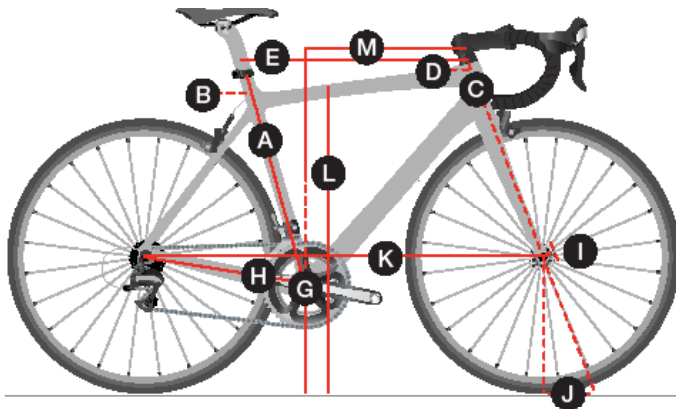

GEOMETRY GLOSSARY /

ROAD /

MOUNTAIN /

CITY /

A	Seat tube	The distance from the centre of the bottom bracket to the top of the seat tube.
B	Seat tube angle	The angle of seat tube to the ground. Tailored to optimise power transmission on each frame size.
C	Head tube length	The distance between the upper and lower headset. Affects how high your handlebar is relative to your saddle.
D	Head angle	The angle of head tube to the ground. Tailored to optimise steering precision on each frame size.
E	Effective top tube	The horizontal measure from the centre of the headset to the centre of the seatpost. The most important measurement when buying a bike, because it cannot be changed.
F	Bottom bracket height	The vertical distance from the centre of the bottom bracket to the ground. Expresses clearance of the frame over obstacles.
G	Bottom bracket drop	The vertical distance the bottom bracket is below an imaginary horizontal line drawn through the axles. The greater the bottom bracket drop, the lower the rider's centre of gravity.
H	Chainstay length	The distance from the centre of the bottom bracket to the centre of the rear axle.
I	Offset	The perpendicular distance from the steering axis to the centre of the front wheel.
J	Trail	The distance the front wheel's contact patch lags behind the steering axis.
K	Wheelbase	The distance between the axles. Tailored to optimise weight distribution on each frame size.
L	Standover	The vertical distance from the ground to the point on the top tube where you straddle the bike, measured 21cm in front of seat tube.
M	Frame reach	The horizontal distance from the bottom bracket centre to the top of the head tube centreline.
N	Frame stack	The vertical distance from the bottom bracket center to the top of the head tube centreline.

Notes

All sizing and geometry specifications are calculated with a standard wheel size and fork axle to race. Larger volume tyres as well as different fork lengths will change the dimensions in these charts.